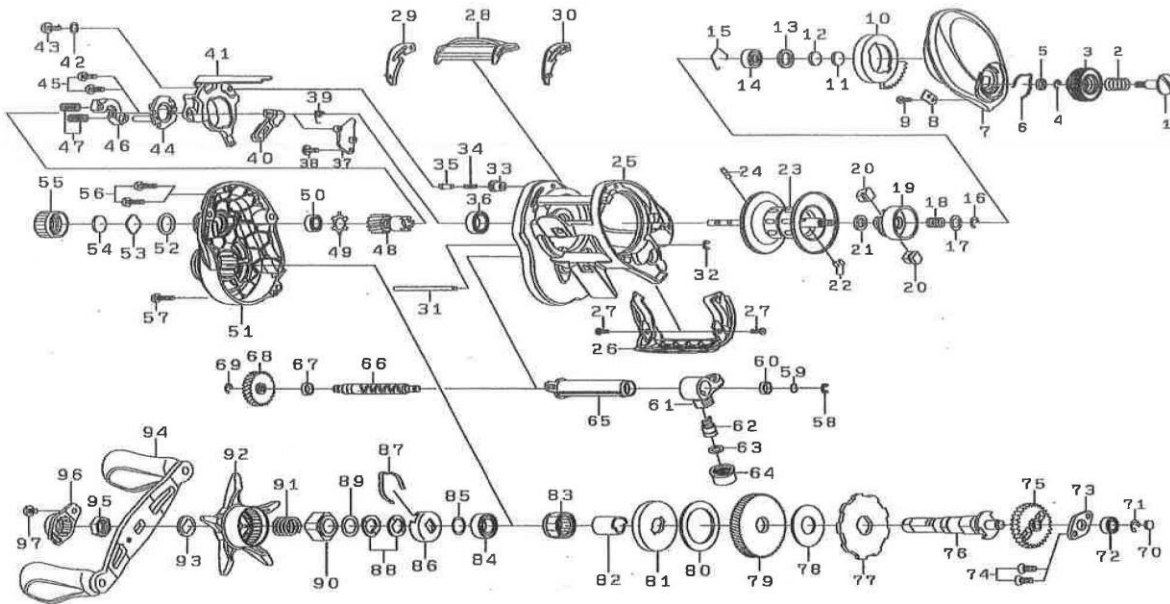

# FUEGO CT 100HL/100HSL-100XSL

Please order by parts number, not key number  
 Veuillez indiquer le numéro de la pièce (Non "Key" No.)

Key No.	Part No.	Part Name
1	H93-0401	BRAKE DIAL SCREW
2	E16-7101	BRAKE DIAL SPRING
3	J21-3704	BRAKE DIAL
4	B33-9801	RETAINER
5	F63-7701	BRAKE DIAL WASHER
6	H66-3401	BRAKE DIAL SPRING
7	H94-4930	RIGHT SIDE PLATE
8	H91-5501	BRAKE DIAL RETAINER
9	G93-9301	FRONT PLT SCREW
10	H93-0502	MAGNET HOLDER
11	375-7406	SPACER
12	375-7411	SPACER B
13	G18-5101	SPACER C
14	G51-1503	BALL BEARING
15	F03-2201	BEARING RETAINER
16-24	Z02-2784	SPOOL ASSEMBLY
25	J33-8012	FRAME
26	J24-4013	FRONT PLATE
27	H84-2803	SCREW
28	J33-5001	CLUTCH LEVER
29	H91-5701	CLUTCH LEVER PLT
30	H91-5601	CLUTCH LEVER PLT
31	J43-7001	STABILIZER BAR\
32	H70-4101	RETAINER
33	H91-0601	COLLAR
34	H92-8801	SPRING
35	J05-5201	PIN
36	B86-1704	BALL BEARING
37	J24-7401	PLATE (A)
38	H29-4101	SCREW
39	J24-7501	CLUTCH CAM SPRING
40	J22-1501	CLUTCH TRIP LEVER
41	J24-7201	CLUTCH CAM PLATE
42	H15-9201	WASHER
43	352-2501	SCREW
44	H65-9101	CLUTCH CAM PLATE
45	B03-2904	SCREW
46	H94-4401	PINION YOKE
47	H58-2001	PINION YOKE SPRING
48	H94-4701	PINION GEAR
49	H18-0501	PINION BALL BEARING RET
50	G43-1102	BALL BEARING
51	J21-4450	LEFT SIDE PLATE
52	B05-5201	SPOOL ADJ. CAP O'RING
53	J21-3101	SPOOL ADJ. CAP WASHER (A)
54	B17-5503	SPOOL ADJ. CAP WASHER (B)
55	H21-3601	SPOOL ADJ. CAP
56	G04-0820	SCREW
57	G04-0828	SCREW
58	320-5901	RETAINER

Key No.	Part No.	Part Name
48	J00-4301	PINION GEAR
51	J21-4451	LEFT SIDE PLATE
79	J00-4102	DRIVE GEAR

Key No.	Part No.	Part Name
48	J01-1301	PINION GEAR
51	J21-4452	LEFT SIDE PLATE
79	J01-1402	DRIVE GEAR